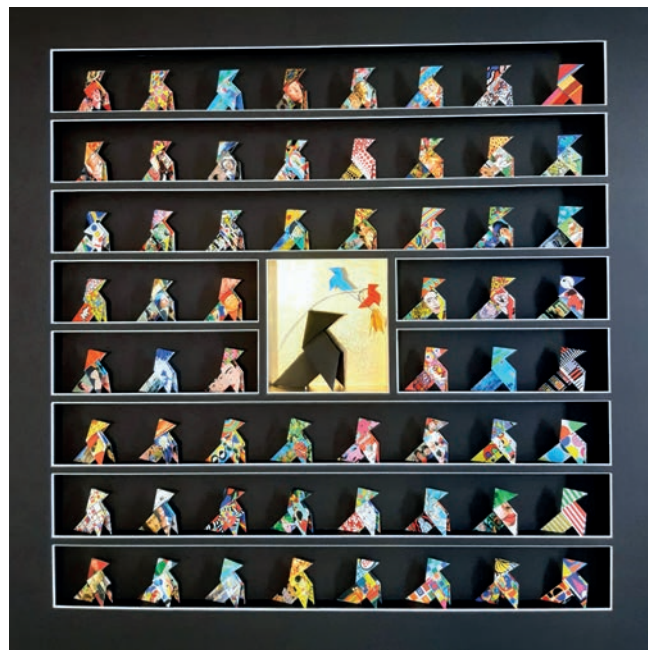

Art Collection 'Focus Calder', Mixed Media Origami, 82x82x7cm

GISELE ZANELLATO

Exhibition 12.04.25 - 04.05.25